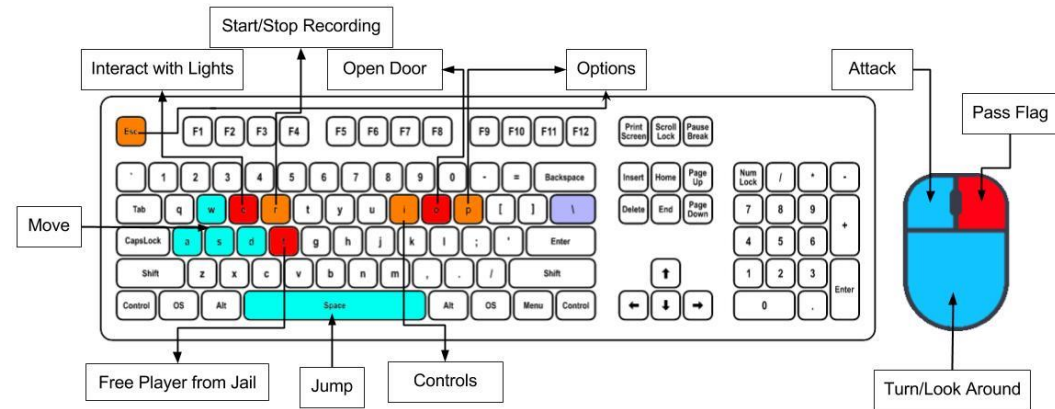

Basic Mechanics

- Capture the Flag
- 3 Points to Win
- Player vs. Environment
- Solo Play
- Or
- Networked Play
- Stealth Mechanics
- 4 Levels of Difficulty
- You can Attack
- Or
- Carry the Flag

Will You Reign Supreme?

Controls

Health and Jail System

- Non-regenerative health.
- Once you take 5 hits you go to jail.
- Other players can free you with jailbreak.
- Jailbreak takes 5 seconds.
- If all players are captured you lose.