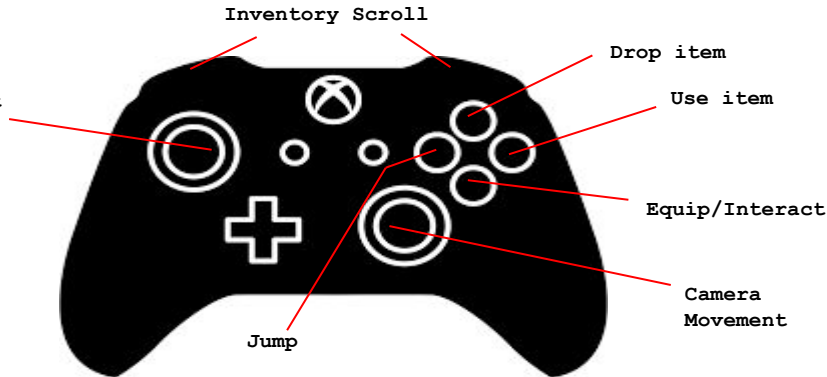

5912 AD: CONTROLS

General

Player 2

Player Movement

Items

FLASHLIGHT: Toggle light on and off

PDA:

- 1: TODO
- 2: COMPLETED
- 3: Objective Sensor
- 4: Monster Sensor