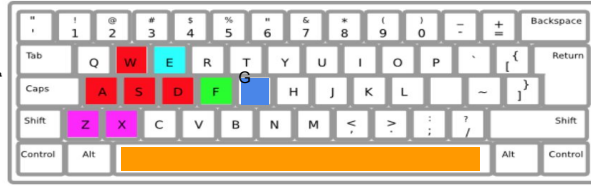

5912 AD: CONTROLS

General

Player 2

Player Movement

Items

FLASHLIGHT: Toggle light on and off

PDA:

- 1: TODO
- 2: COMPLETED
- 3: Objective Sensor
- 4: Monster Sensor